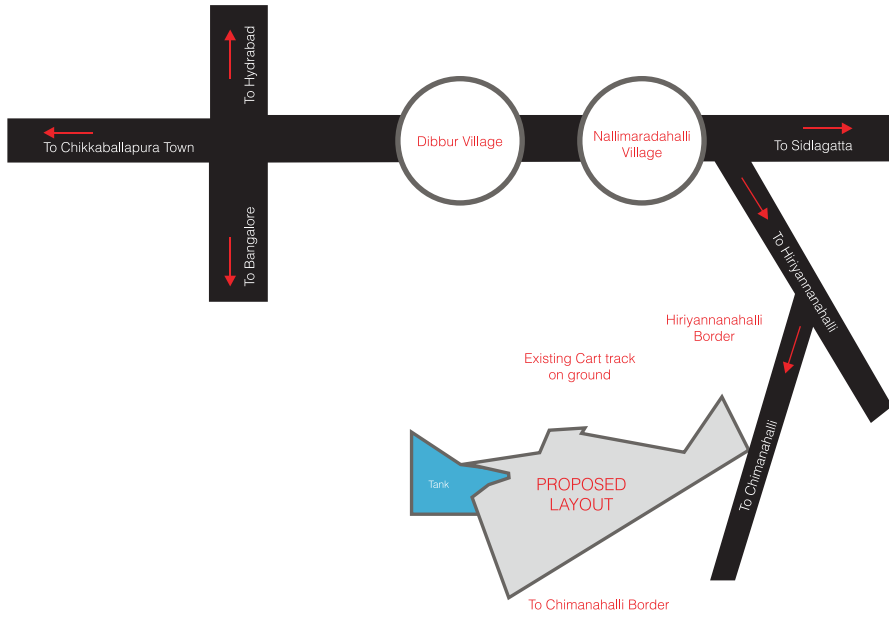

## SWING IN HARMONY

Residential Plots with a touch of nature.

**30 PLUS ACRES OF FULLY DEVELOPED GATED COMMUNITY LAYOUT**

after **INTERNATIONAL AIRPORT**

Give in to the beauty of mother nature and get absorbed by every sight, smell and sound it makes. Shriram Godhuli, strategically located along the blissful environs after international airport with a view of Nandi Hills, provides plots with a touch of nature among lush green landscapes. The project offers you a fusion of rustic ambience with modern amenities at a never before affordable price.

## ROUTE MAP

## MASTER PLAN

## AMENITIES

24 Hours Security

Kids Play Area

Swimming Pool

Sports Zone

Plug & Play Feature

Mango Groove